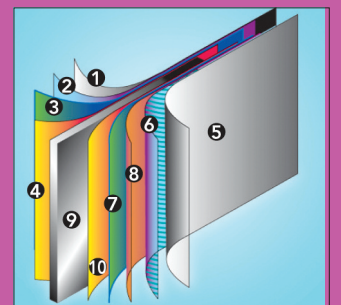

SIZES (FEET)

Round	A-Brace Oval	NBS Oval
12	12 x 18	10 x 16
15	12 x 24	10 x 21
18	16 x 26	12 x 18
21	16 x 32	12 x 24
24	18 x 33	16 x 26
27	18 x 38	16 x 32
30	18 x 44	18 x 33
33		18 x 38
		18 x 44

3/25 pro-rated warranty

STEEL WALL COMPONENTS

1. Plasticized SP coating
2. Molten zinc coat
3. Primer coat
4. Application of an alkaline solution to cleanse the oxides
5. Ultra-resistant polymer
6. Heat-hardened inlay
7. Primer coat
8. Chromate anti-rust coat
9. Steel wall core
10. Application of an alkaline solution to cleanse the oxides